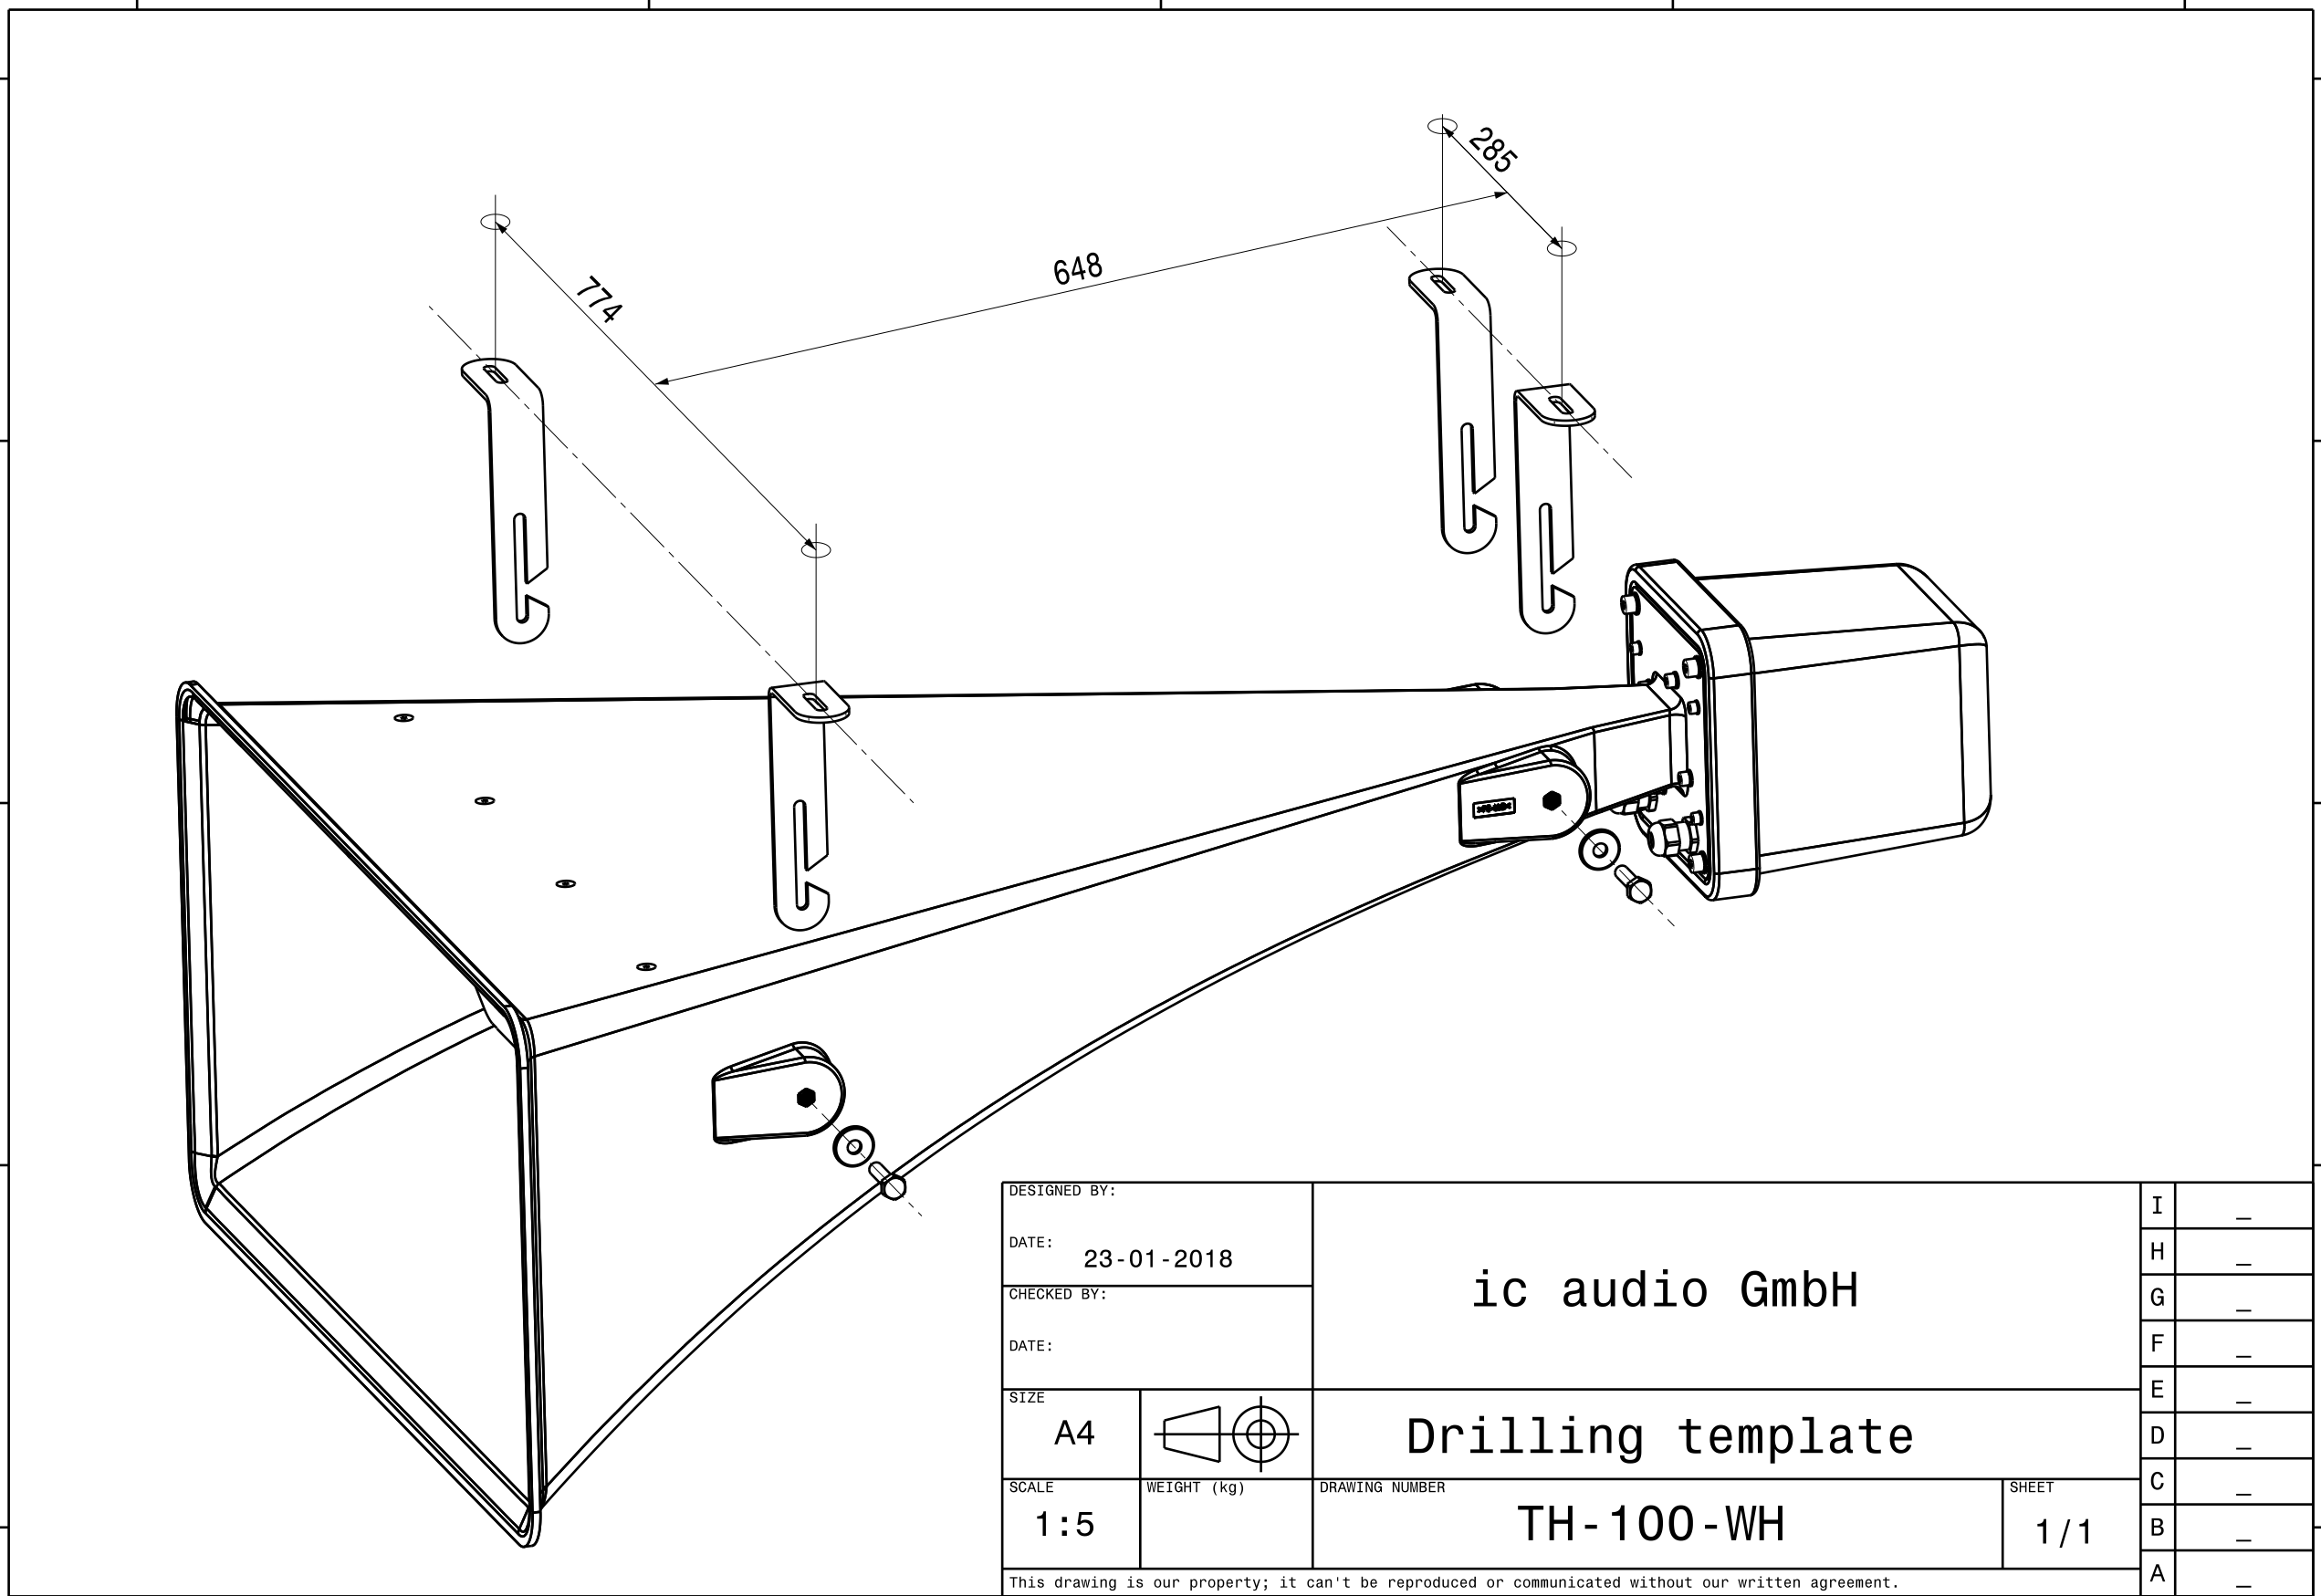

2

2

1

1

D

A

DESIGNED BY:		ic audio GmbH	
DATE: 23-01-2018			
CHECKED BY:		Drilling template	
DATE:			
SIZE		TH-100-WH	
A4			
SCALE	WEIGHT (kg)	DRAWING NUMBER	SHEET
1:5			1/1

I	-
H	-
G	-
F	-
E	-
D	-
C	-
B	-
A	-