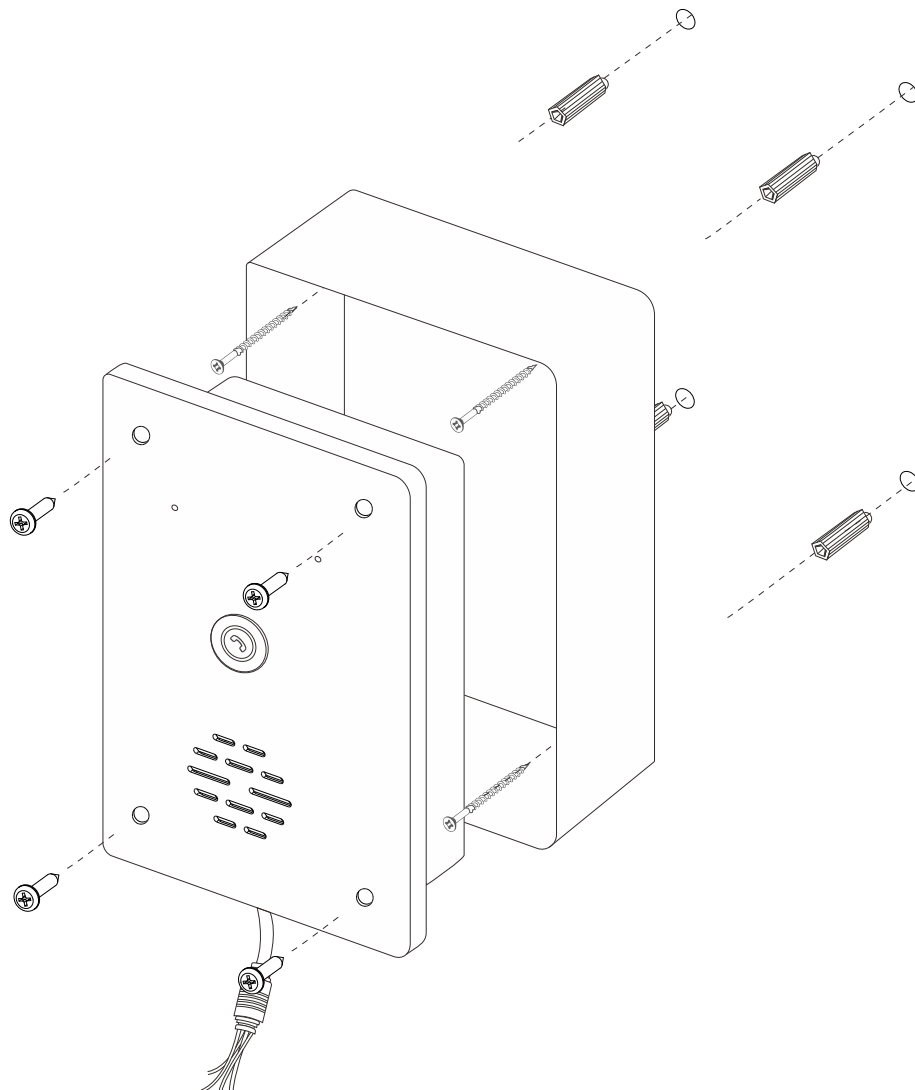

## Surface Mount Box

The SMB-EZ is an aluminum enclosure powder in coated paint, designed to surface mount the Ei Series Network Safety Intercom. Compatible with the Ei-A05, Ei-V05, Ei-D05, and Ei-W05.

## Specifications

Specifications	
Mounting	Surface mount directly to wall
Material	Corrosion-resistant aluminum
Color	Silver
Dimensions (HxWxD)	161mm*99mm*35mm
Interior depth	34.5mm
Weight	350g

We Focus · We Deliver