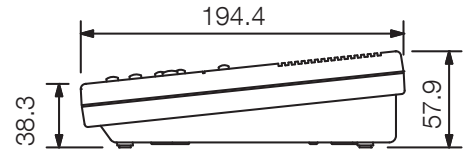

N-8011MS

MASTER STATION

Appearance

Top View

Figure of the desktop installation
(scale: 1/5)

Front View

Side View

Rear View

UNIT:mm

SCALE:1/3